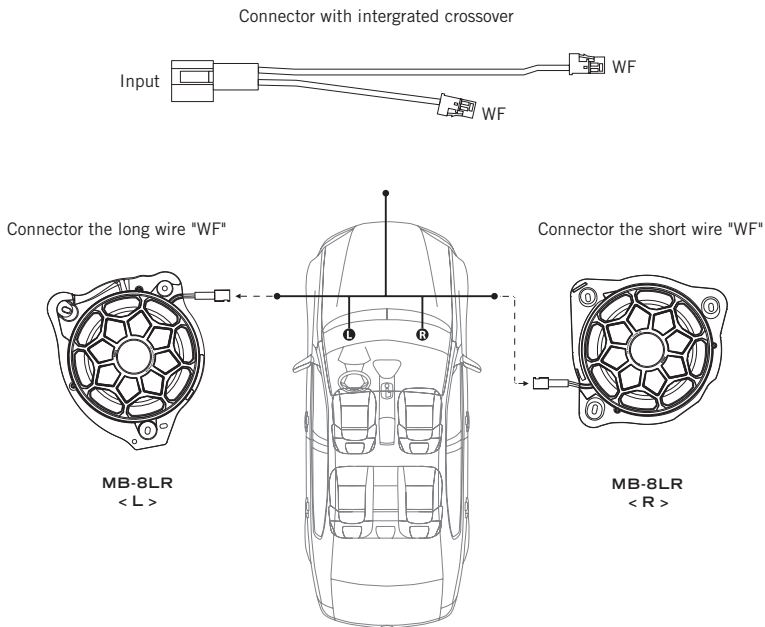

MBQ[®]

MAKE THE BEST OF EVERY SOUND

MB-8LR

Plug & Play audio system for Mercedes Benz

User manual

● INSTALLATION

● DIMENSIONS

● SPECIFICATION

Power Handing (MAX) : 120Watts

Power Handing (RMS) : 50Watts

System Impedance : 2Ω

Sensitivity : 86dB

Frequency Response : 55Hz-2000Hz

Mounting depth : 58mm

Diameter hole : 165mm