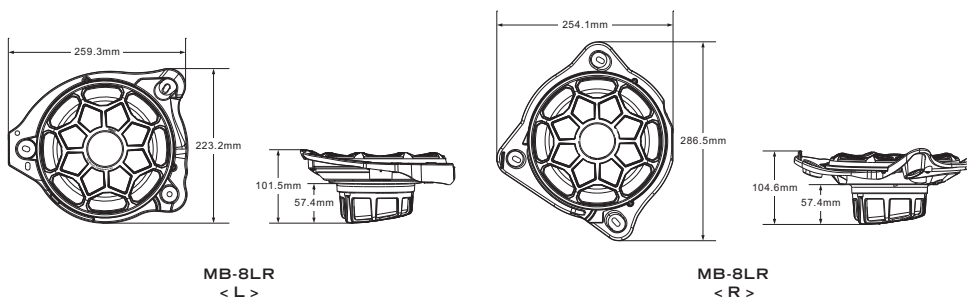

● DIMENSIONS

● SPECIFICATION

Power Handing (MAX) : 120Watts

Power Handing (RMS) : 50Watts

System Impedance : 2Ω

Sensitivity : 86dB

Frequency Response : 55Hz-2000Hz

Mounting depth : 58mm

Diameter hole : 165mm